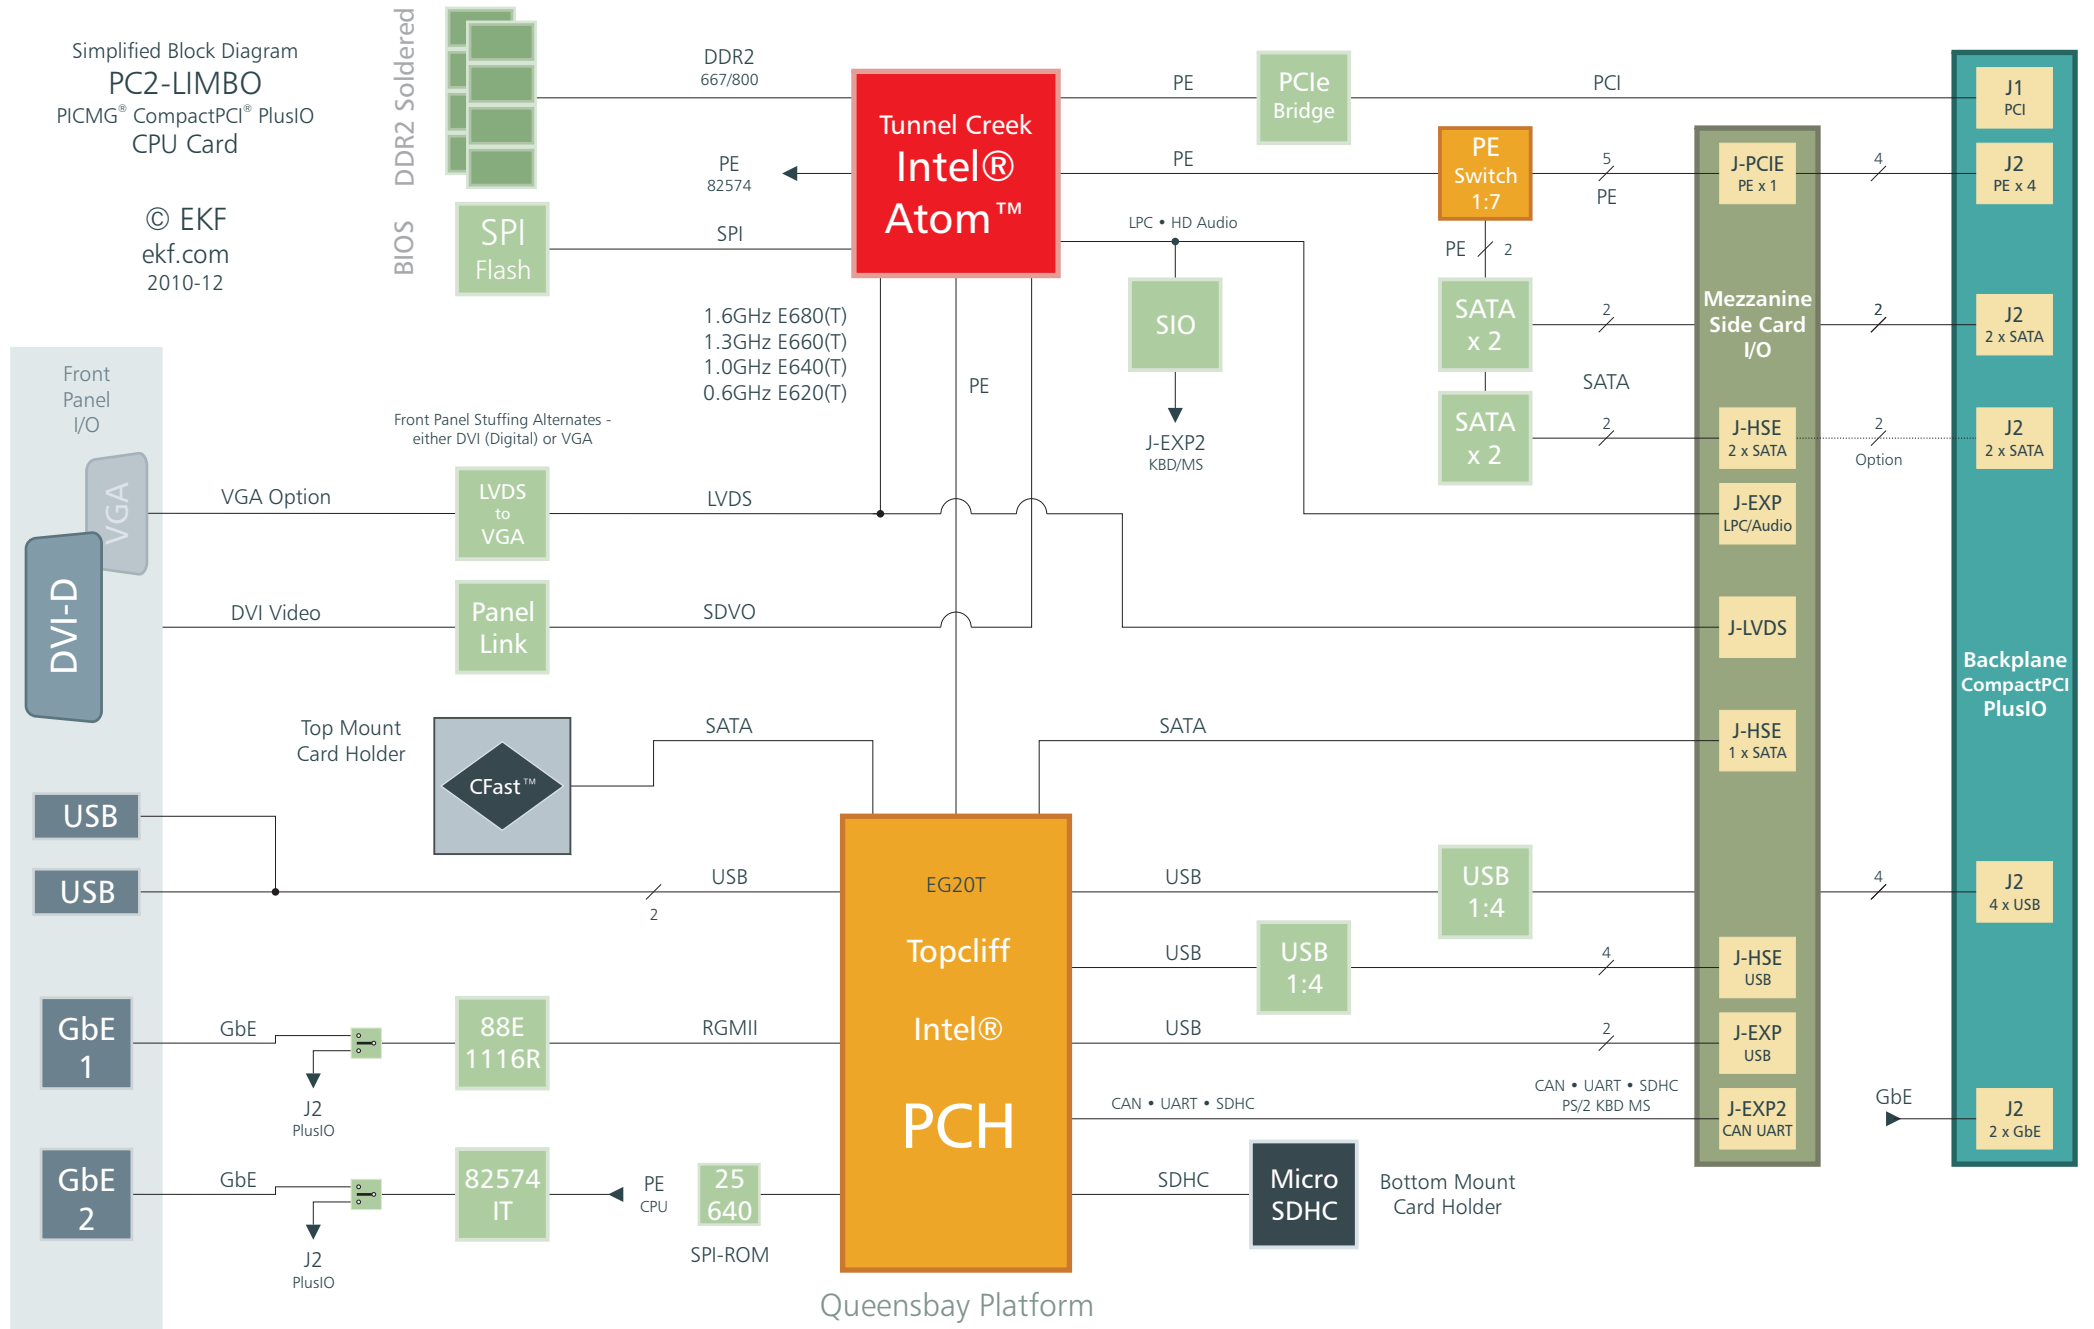

Simplified Block Diagram
PC2-LIMBO
 PICMG® CompactPCI® PlusIO
 CPU Card

© EKF
 ekf.com
 2010-12

Simplified Block Diagram
PC2-LIMBO
 PICMG® CompactPCI® PlusIO
 CPU Card

© EKF
 ekf.com
 2012-01